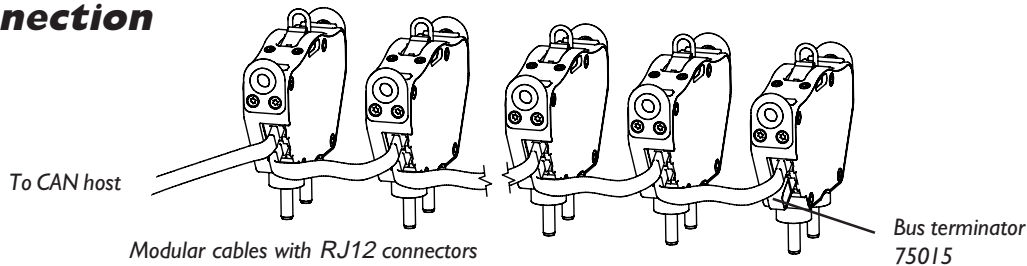

Connection

Characteristics

Supply voltage	10–26 V DC
Maximum current consumption	80 mA
Yarn tension range	0–1000 cN
Resolution	< 1 cN
Accuracy	±1.8% of full range
Band width	1 kHz
Ambient working temperature	+10–40°C
Communication	digital via CAN bus and analog 0–5 V DC
Bus connection	maximum 16 sensors on each bus
Dimensions	90 x 72 x 20 mm + screws

Models

1. 56000 Yarn tension sensor single channel, 1000 cN, 500 kbit CAN, analog out 0–5 V
   56001 Yarn tension sensor single channel, 1000 cN, 1Mbit CAN